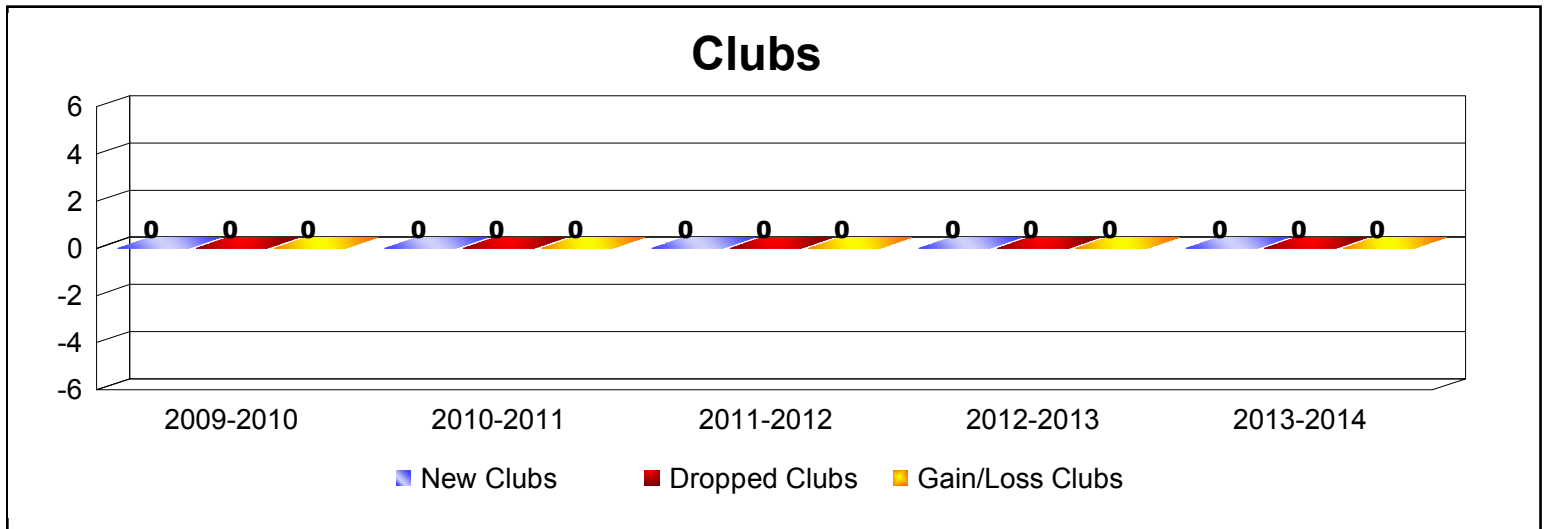

Year	New Clubs	Dropped Clubs	Gain/ Loss Clubs	New Members	Charter Members	Reinstate Members	Transfer Members	Total Member Added	Total Members Dropped	Gain/ Loss Members
2009-2010	0	0	0	1	0	0	0	1	-2	-1
2010-2011	0	0	0	4	0	0	0	4	-7	-3
2011-2012	0	0	0	8	0	0	1	9	-1	8
2012-2013	0	0	0	0	0	0	0	0	-3	-3
2013-2014	0	0	0	1	0	0	0	1	-1	0
<b>Average</b>	<b>0</b>	<b>0</b>	<b>0</b>	<b>3</b>	<b>0</b>	<b>0</b>	<b>0</b>	<b>3</b>	<b>-3</b>	<b>0</b>

Year	New Clubs	Dropped Clubs	Gain/ Loss Clubs	New Members	Charter Members	Reinstate Members	Transfer Members	Total Member Added	Total Members Dropped	Gain/ Loss Members
2009-2010	1	0	1	66	36	4	1	107	-102	5
2010-2011	0	-2	-2	51	0	3	4	58	-116	-58
2011-2012	0	-1	-1	69	0	4	4	77	-94	-17
2012-2013	0	-2	-2	60	0	0	3	63	-99	-36
2013-2014	0	-1	-1	77	0	2	5	84	-78	6
<b>Average</b>	<b>0</b>	<b>-1</b>	<b>-1</b>	<b>65</b>	<b>7</b>	<b>3</b>	<b>3</b>	<b>78</b>	<b>-98</b>	<b>-20</b>