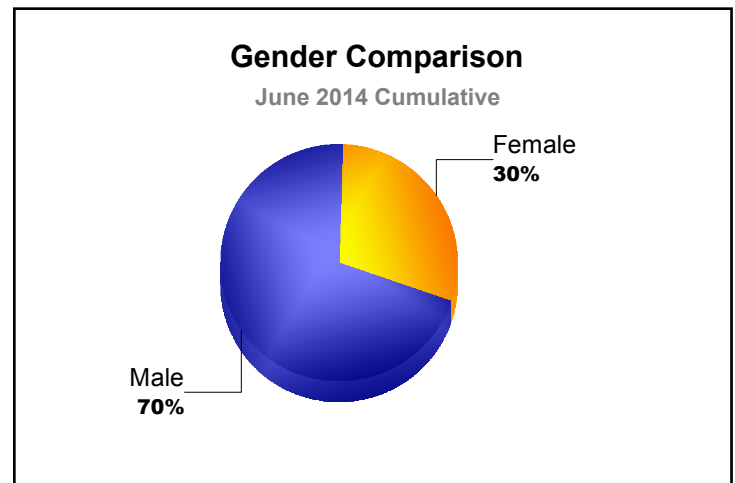

Year	New Clubs	Dropped Clubs	Gain/ Loss Clubs	New Members	Charter Members	Reinstate Members	Transfer Members	Total Member Added	Total Members Dropped	Gain/ Loss Members
2009-2010	0	0	0	1	0	0	0	1	-2	-1
2010-2011	0	0	0	4	0	0	0	4	-7	-3
2011-2012	0	0	0	8	0	0	1	9	-1	8
2012-2013	0	0	0	0	0	0	0	0	-3	-3
2013-2014	0	0	0	1	0	0	0	1	-1	0
<b>Average</b>	<b>0</b>	<b>0</b>	<b>0</b>	<b>3</b>	<b>0</b>	<b>0</b>	<b>0</b>	<b>3</b>	<b>-3</b>	<b>0</b>