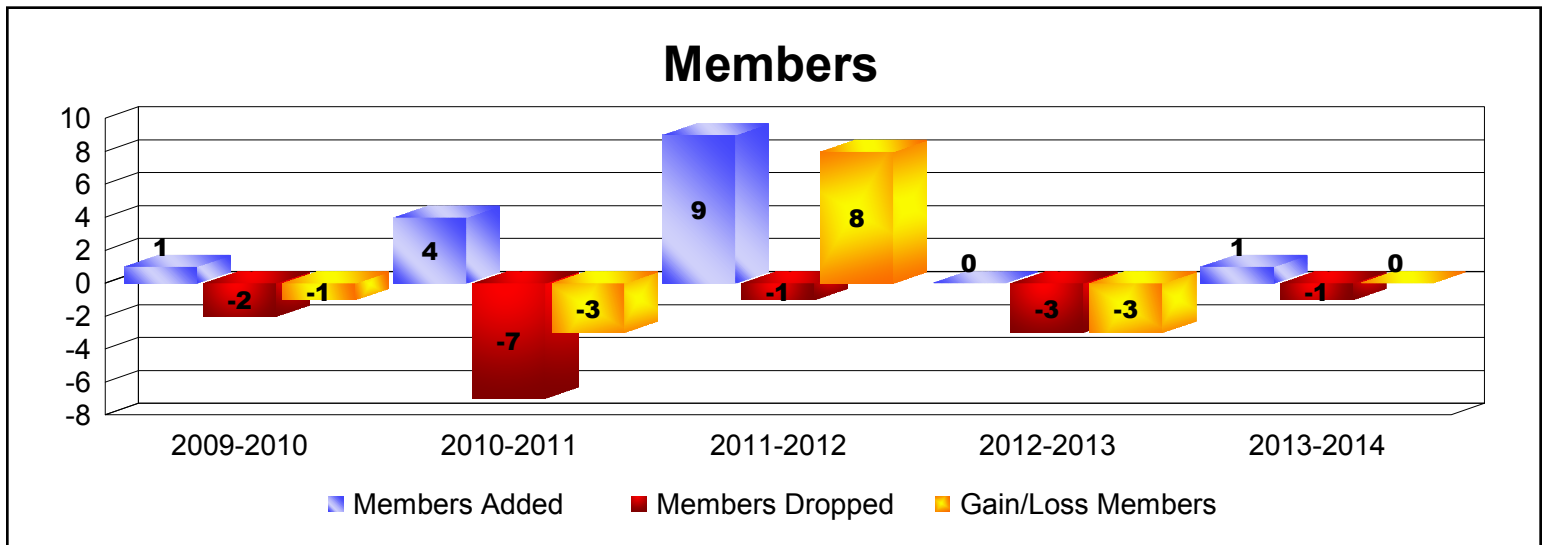

Year	New Clubs	Dropped Clubs	Gain/ Loss Clubs	New Members	Charter Members	Reinstate Members	Transfer Members	Total Member Added	Total Members Dropped	Gain/ Loss Members
2009-2010	0	0	0	1	0	0	0	1	-2	-1
2010-2011	0	0	0	4	0	0	0	4	-7	-3
2011-2012	0	0	0	8	0	0	1	9	-1	8
2012-2013	0	0	0	0	0	0	0	0	-3	-3
2013-2014	0	0	0	1	0	0	0	1	-1	0
<b>Average</b>	<b>0</b>	<b>0</b>	<b>0</b>	<b>3</b>	<b>0</b>	<b>0</b>	<b>0</b>	<b>3</b>	<b>-3</b>	<b>0</b>

Year	New Clubs	Dropped Clubs	Gain/ Loss Clubs	New Members	Charter Members	Reinstate Members	Transfer Members	Total Member Added	Total Members Dropped	Gain/ Loss Members
2009-2010	1	0	1	66	36	4	1	107	-102	5
2010-2011	0	-2	-2	51	0	3	4	58	-116	-58
2011-2012	0	-1	-1	69	0	4	4	77	-94	-17
2012-2013	0	-2	-2	60	0	0	3	63	-99	-36
2013-2014	0	-1	-1	77	0	2	5	84	-78	6
<b>Average</b>	<b>0</b>	<b>-1</b>	<b>-1</b>	<b>65</b>	<b>7</b>	<b>3</b>	<b>3</b>	<b>78</b>	<b>-98</b>	<b>-20</b>