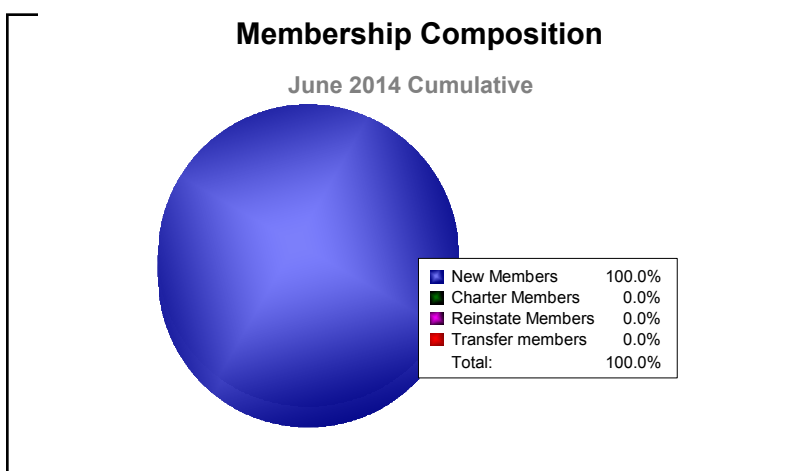

Year	New Clubs	Dropped Clubs	Gain/ Loss Clubs	New Members	Charter Members	Reinstate Members	Transfer Members	Total Member Added	Total Members Dropped	Gain/ Loss Members
2009-2010	0	0	0	1	0	0	0	1	-2	-1
2010-2011	0	0	0	4	0	0	0	4	-7	-3
2011-2012	0	0	0	8	0	0	1	9	-1	8
2012-2013	0	0	0	0	0	0	0	0	-3	-3
2013-2014	0	0	0	1	0	0	0	1	-1	0
<b>Average</b>	<b>0</b>	<b>0</b>	<b>0</b>	<b>3</b>	<b>0</b>	<b>0</b>	<b>0</b>	<b>3</b>	<b>-3</b>	<b>0</b>